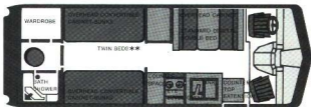

Overall Length:

25'10"

Overall Height:

9'10½" (nominal loading including air conditioning)

Interior Height:

6'3"

Overall Width:

7'9"

Curb Weight:

Approximate weight with all equipment and consumables* 10,100 lbs.

*Consumables consist of 64 gallons gasoline, 20 gallons propane, and full (58 gal.) water system

Wheels and Tires:

- Front — 7:50 x 16 — 8-ply tires on 5.50 width split rims
- Rear — 7:50 x 16 — 8-ply duals on 5.50 width split rims

AVAILABLE FLOOR PLANS

25 FOOT SIDE BATH, STANDARD DINETTE.

25 FOOT SIDE BATH, "L" DINETTE.

25 FOOT REAR BATH, TWINS, STANDARD DINETTE.

25 FOOT REAR BATH, TWINS, "L" DINETTE.

* GAME TABLE, TWIN BEDS AND QUEEN SIZE BED ARE STANDARD IN ALL SIDE BATH MODELS.