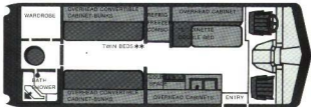

AVAILABLE FLOOR PLANS

25 FOOT SIDE BATH, STANDARD DINETTE.

25 FOOT SIDE BATH, "L" DINETTE.

25 FOOT REAR BATH, TWINS, STANDARD DINETTE.

25 FOOT REAR BATH, TWINS, "L" DINETTE.

* GAME TABLE, TWIN BEDS AND QUEEN SIZE BED ARE STANDARD IN ALL SIDE BATH MODELS.