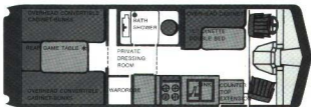

Curb Weight:

Approximate weight with all equipment and consumables* 10,100 lbs.

*Consumables consist of 64 gallons gasoline, 20 gallons propane, and full (58 gal.) water system

Wheels and Tires:

- Front — 7:50 x 16 — 8-ply tires on 5.50 width split rims
- Rear — 7:50 x 16 — 8-ply duals on 5.50 width split rims

AVAILABLE FLOOR PLANS

25 FOOT SIDE BATH, STANDARD DINETTE.

25 FOOT SIDE BATH, "L" DINETTE.

25 FOOT REAR BATH, TWINS, STANDARD DINETTE.

25 FOOT REAR BATH, TWINS, "L" DINETTE.

* GAME TABLE, TWIN BEDS AND QUEEN SIZE BED ARE STANDARD IN ALL SIDE BATH MODELS.